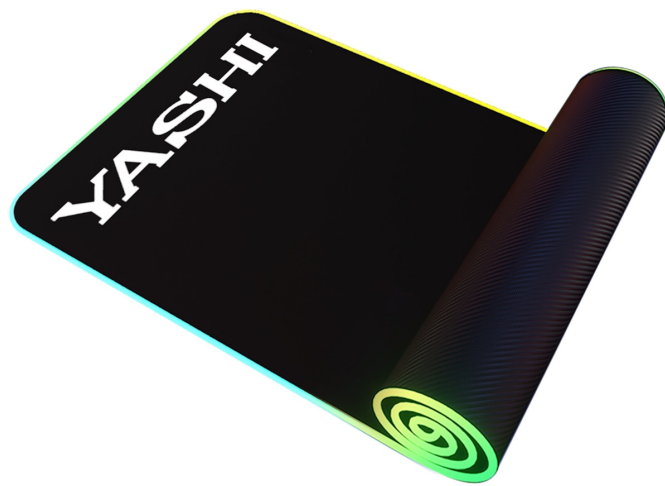

# YASHI

## YASHI GAMING RGB LARGE MOUSEPAD

---

- Gaming large mouse pad size 800x300
- RGB Led border
- Soft Microfiber
- USB 2.0 cable 1,8m

SPECIFICHE TECNICHE