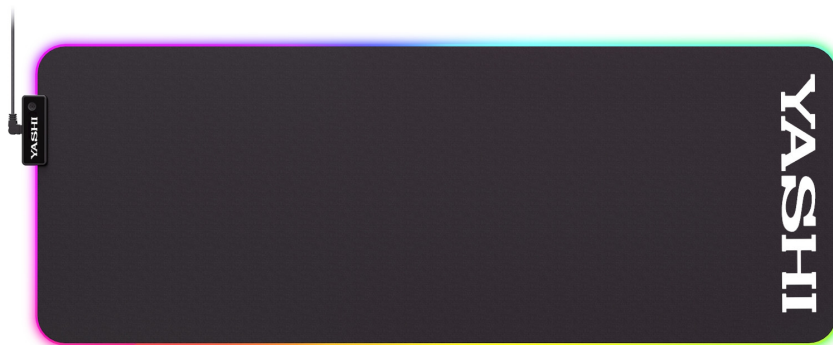

# YASHI

## YASHI GAMING RGB LARGE MOUSEPAD

---

- Gaming large mouse pad size 800x300
- RGB Led border
- Soft Microfiber
- USB 2.0 cable 1,8m

SPECIFICHE TECNICHE